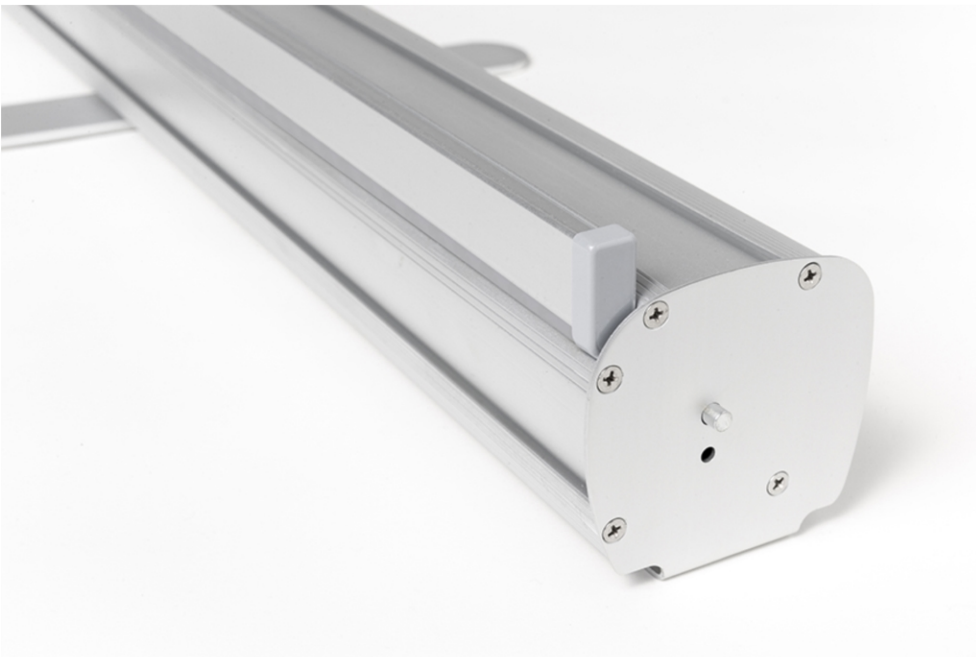

PRODUCT SHEET

Roll-Banner Basic 2 Feet 100 x 200 cm

RBBAS2F100

- 100 cm width roll-banner with 2 feet
- Most commonly used height of 200 cm
- Silver coloured aluminium side caps

PRODUCT SHEET

Roll-Banner Basic 2 Feet 100 x 200 cm

RBBAS2F100

PRODUCT SHEET

Roll-Banner Basic 2 Feet 100 x 200 cm

RBBAS2F100

GENERAL INFO

SKU	Sizes (mm) (A x B x C)	Format (mm)	Visible size (mm) (VXxVY)	Hole spacing (mm) (XxY)
RBBAS2F100	1020 x 2110 x 360	1000 x 2000 mm	1000 x 2000 mm	-

Orientation	Weight (kg)
Vertical	2,68

PACKAGING INFORMATION

Packaging unit 1 (mm)	Packaging unit 2 (mm)	Packaging unit 3 (mm)
1060 x 120 x 120	-	-

Palette number of pieces	Palette weight (kg)	Palette type
90	324	EUR