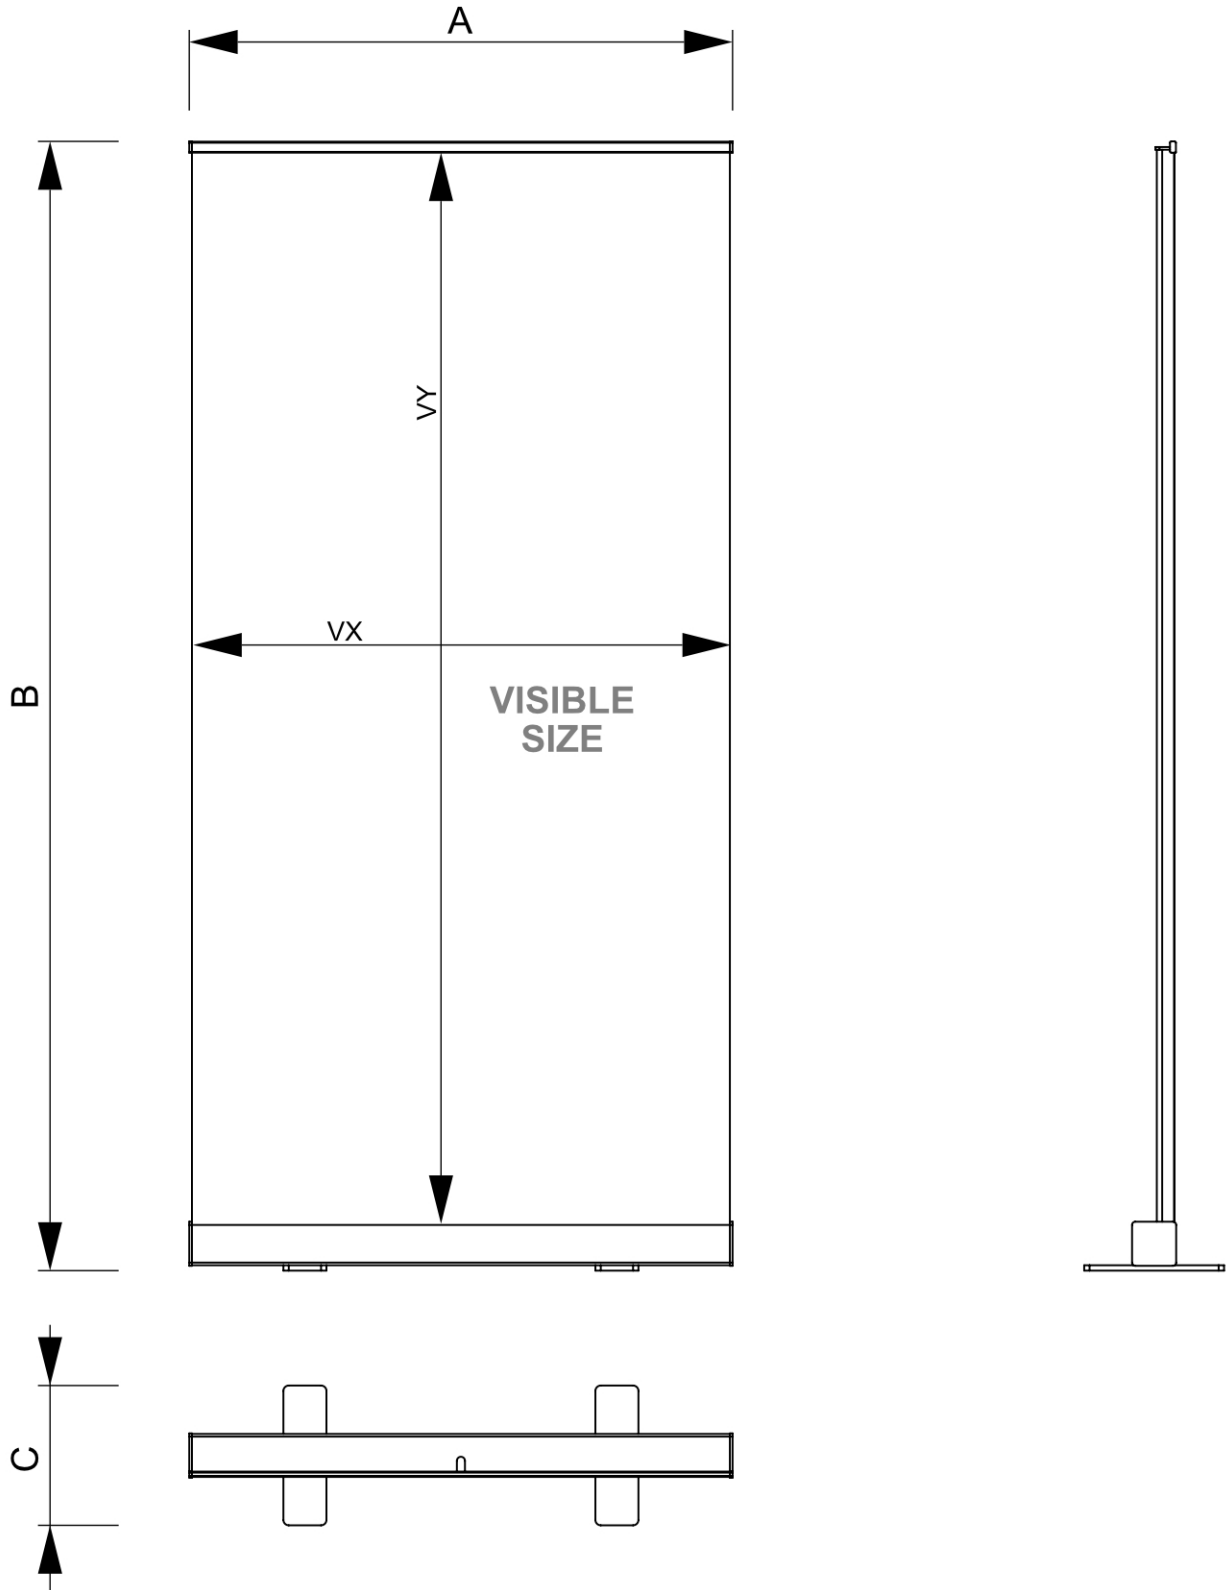

PRODUCT SHEET

Roll-Banner Basic 2 Feet 100 x 200 cm

RBBAS2F100

- 100 cm width roll-banner with 2 feet
- Most commonly used height of 200 cm
- Silver coloured aluminium side caps

PRODUCT SHEET

Roll-Banner Basic 2 Feet 100 x 200 cm

RBBAS2F100

PRODUCT SHEET

Roll-Banner Basic 2 Feet 100 x 200 cm

RBBAS2F100

GENERAL INFO

SKU	Sizes (mm) (A x B x C)	Format (mm)	Visible size (mm) (VXxVY)	Hole spacing (mm) (XxY)
RBBAS2F100	1020 x 2110 x 360	1000 x 2000 mm	1000 x 2000 mm	-

Orientation	Weight (kg)
Vertical	2,68

PACKAGING INFORMATION

Packaging unit 1 (mm)	Packaging unit 2 (mm)	Packaging unit 3 (mm)
1060 x 120 x 120	-	-

Palette number of pieces	Palette weight (kg)	Palette type
90	324	EUR