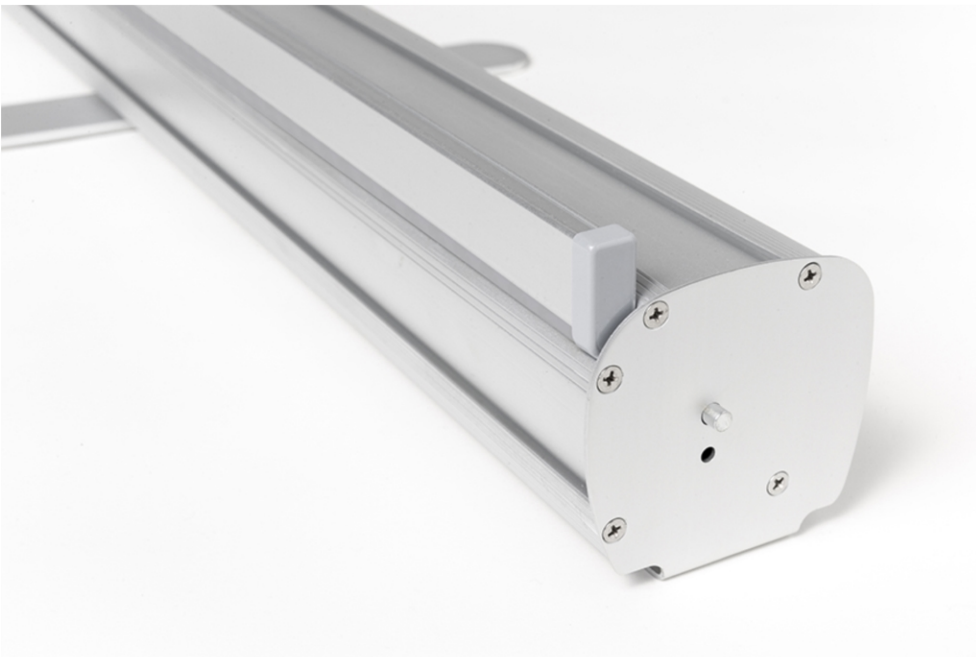

PRODUCT SHEET

Roll-Banner Basic 2 Feet 120 x 200 cm

RBBAS2F120

- 120 cm width roll-banner with 2 feet
- Most commonly used height of 200 cm
- Silver coloured aluminium side caps

PRODUCT SHEET

Roll-Banner Basic 2 Feet 120 x 200 cm

RBBAS2F120

PRODUCT SHEET

Roll-Banner Basic 2 Feet 120 x 200 cm

RBBAS2F120

GENERAL INFO

SKU	Sizes (mm) (A x B x C)	Format (mm)	Visible size (mm) (VXxVY)	Hole spacing (mm) (XxY)
RBBAS2F120	1220 x 2110 x 360	1200 x 2000 mm	1200 x 2000 mm	-

Orientation	Weight (kg)
Vertical	3,28

PACKAGING INFORMATION

Packaging unit 1 (mm)	Packaging unit 2 (mm)	Packaging unit 3 (mm)
1300 x 120 x 120	-	-

Palette number of pieces	Palette weight (kg)	Palette type
48	228	EUR