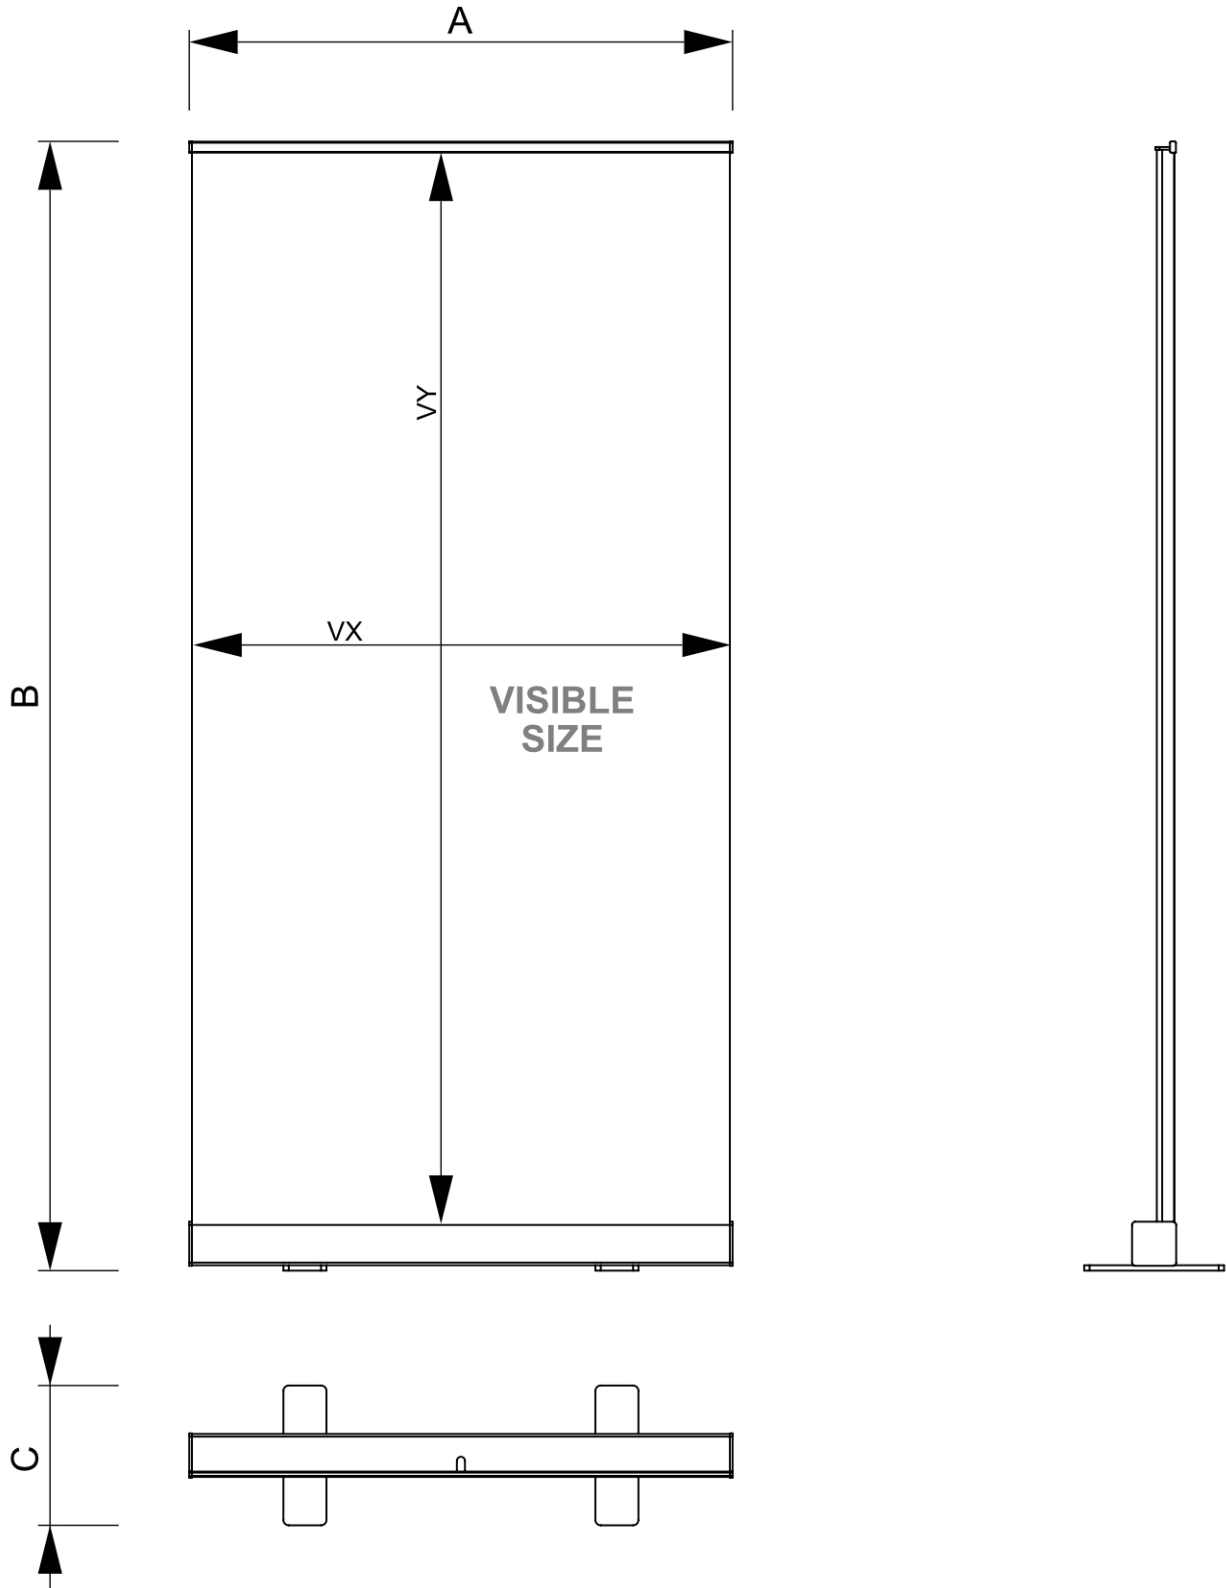

PRODUCT SHEET

Roll-Banner Basic 2 Feet 120 x 200 cm

RBBAS2F120

- 120 cm width roll-banner with 2 feet
- Most commonly used height of 200 cm
- Silver coloured aluminium side caps

PRODUCT SHEET

Roll-Banner Basic 2 Feet 120 x 200 cm

RBBAS2F120

PRODUCT SHEET

Roll-Banner Basic 2 Feet 120 x 200 cm

RBBAS2F120

GENERAL INFO

SKU	Sizes (mm) (A x B x C)	Format (mm)	Visible size (mm) (VXxVY)	Hole spacing (mm) (XxY)
RBBAS2F120	1220 x 2110 x 360	1200 x 2000 mm	1200 x 2000 mm	-

Orientation	Weight (kg)
Vertical	3,28

PACKAGING INFORMATION

Packaging unit 1 (mm)	Packaging unit 2 (mm)	Packaging unit 3 (mm)
1300 x 120 x 120	-	-

Palette number of pieces	Palette weight (kg)	Palette type
48	228	EUR