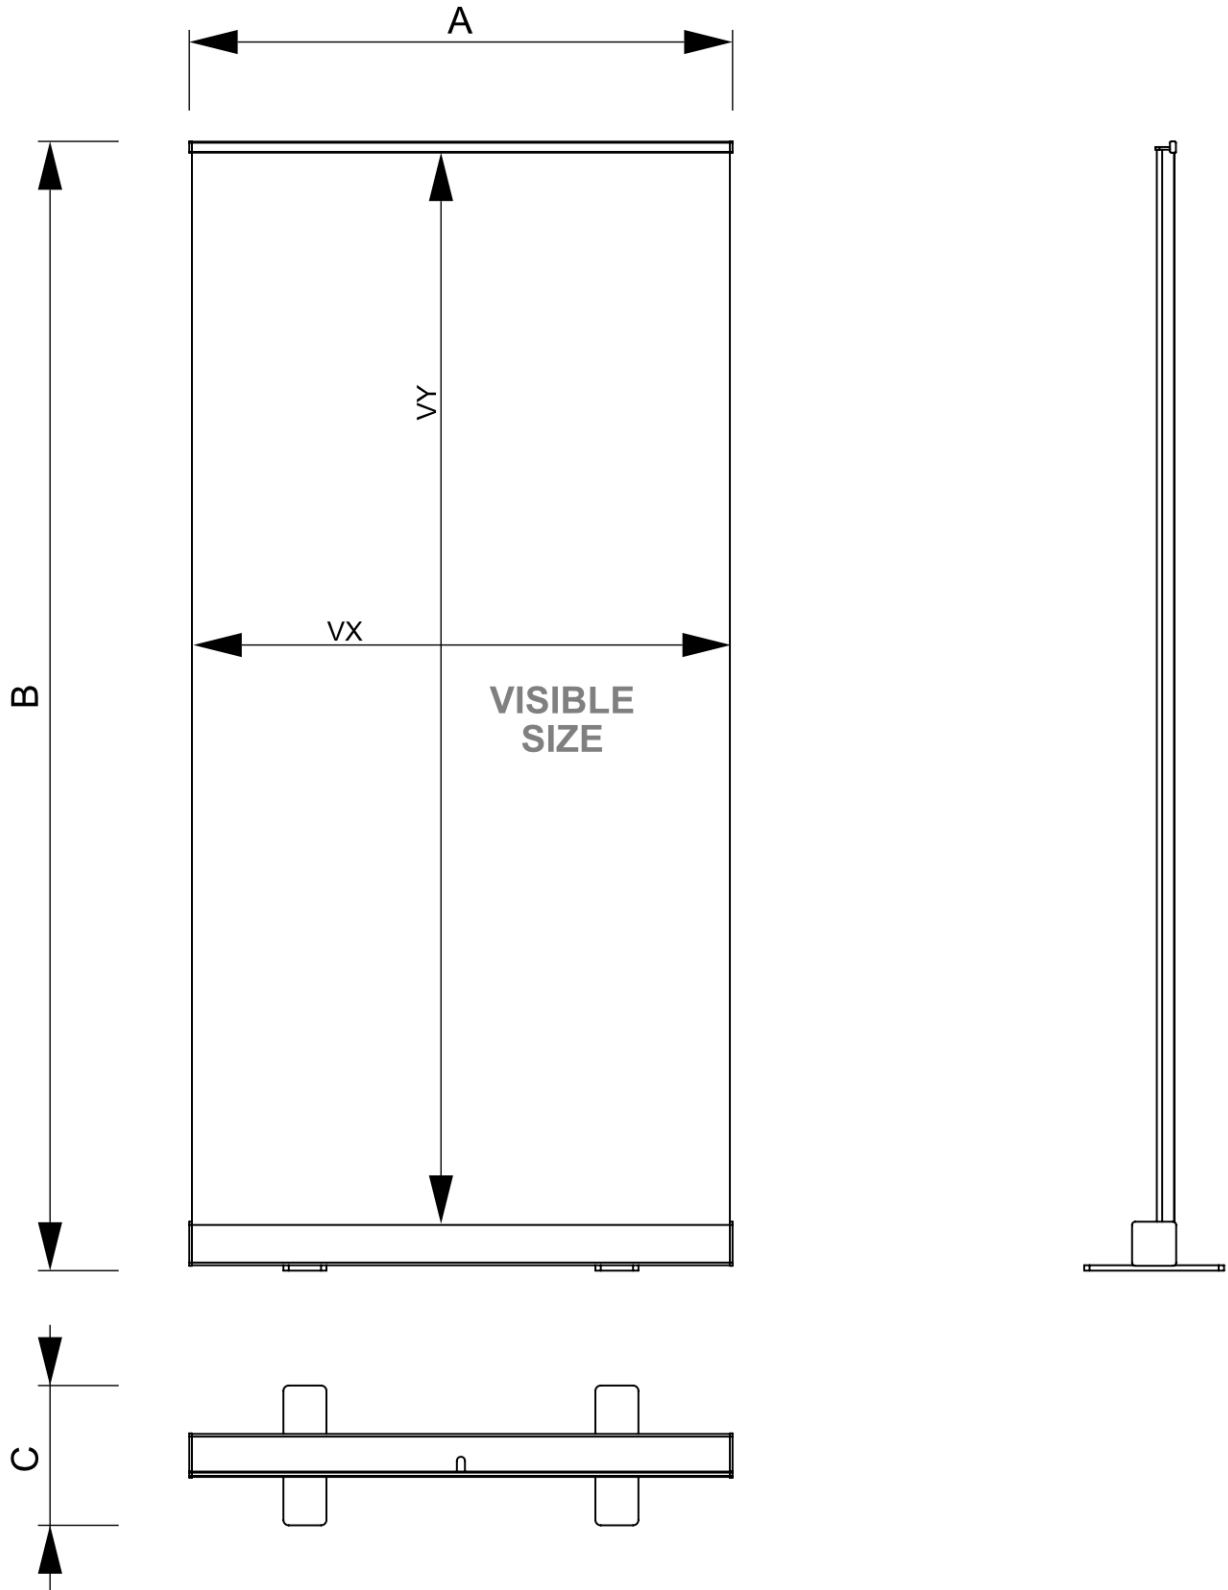

PRODUCT SHEET

Roll-Banner Basic 2 Feet 150 x 200 cm

RBBAS2F150

- 150 cm width roll-banner with 2 feet
- Most commonly used height of 200 cm
- Black coloured aluminium side caps

PRODUCT SHEET

Roll-Banner Basic 2 Feet 150 x 200 cm

RBBAS2F150

PRODUCT SHEET

Roll-Banner Basic 2 Feet 150 x 200 cm

RBBAS2F150

GENERAL INFO

SKU	Sizes (mm) (A x B x C)	Format (mm)	Visible size (mm) (VXxVY)	Hole spacing (mm) (XxY)
RBBAS2F150	1520 x 2110 x 360	1500 x 2000 mm	1500 x 2000 mm	-

Orientation	Weight (kg)
Vertical	3,82

PACKAGING INFORMATION

Packaging unit 1 (mm)	Packaging unit 2 (mm)	Packaging unit 3 (mm)
1560 x 130 x 120	-	-

Palette number of pieces	Palette weight (kg)	Palette type
48	244	EUR