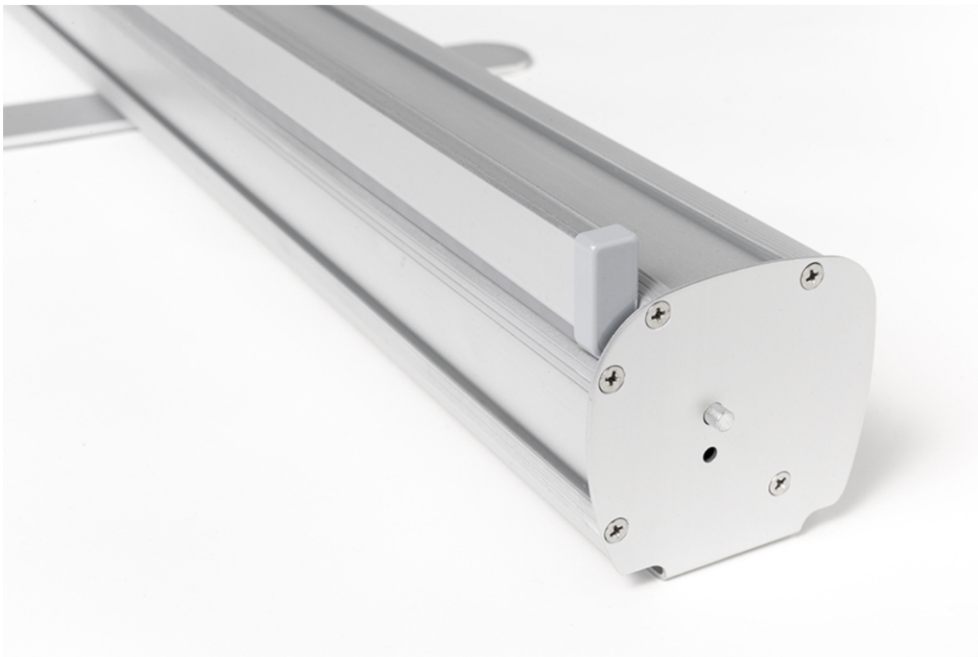

PRODUCT SHEET

Roll-Banner Basic 2 Feet 150 x 200 cm

RBBAS2F150

- 150 cm width roll-banner with 2 feet
- Most commonly used height of 200 cm
- Black coloured aluminium side caps

PRODUCT SHEET

Roll-Banner Basic 2 Feet 150 x 200 cm

RBBAS2F150

PRODUCT SHEET

Roll-Banner Basic 2 Feet 150 x 200 cm

RBBAS2F150

GENERAL INFO

SKU	Sizes (mm) (A x B x C)	Format (mm)	Visible size (mm) (VXxVY)	Hole spacing (mm) (XxY)
RBBAS2F150	1520 x 2110 x 360	1500 x 2000 mm	1500 x 2000 mm	-