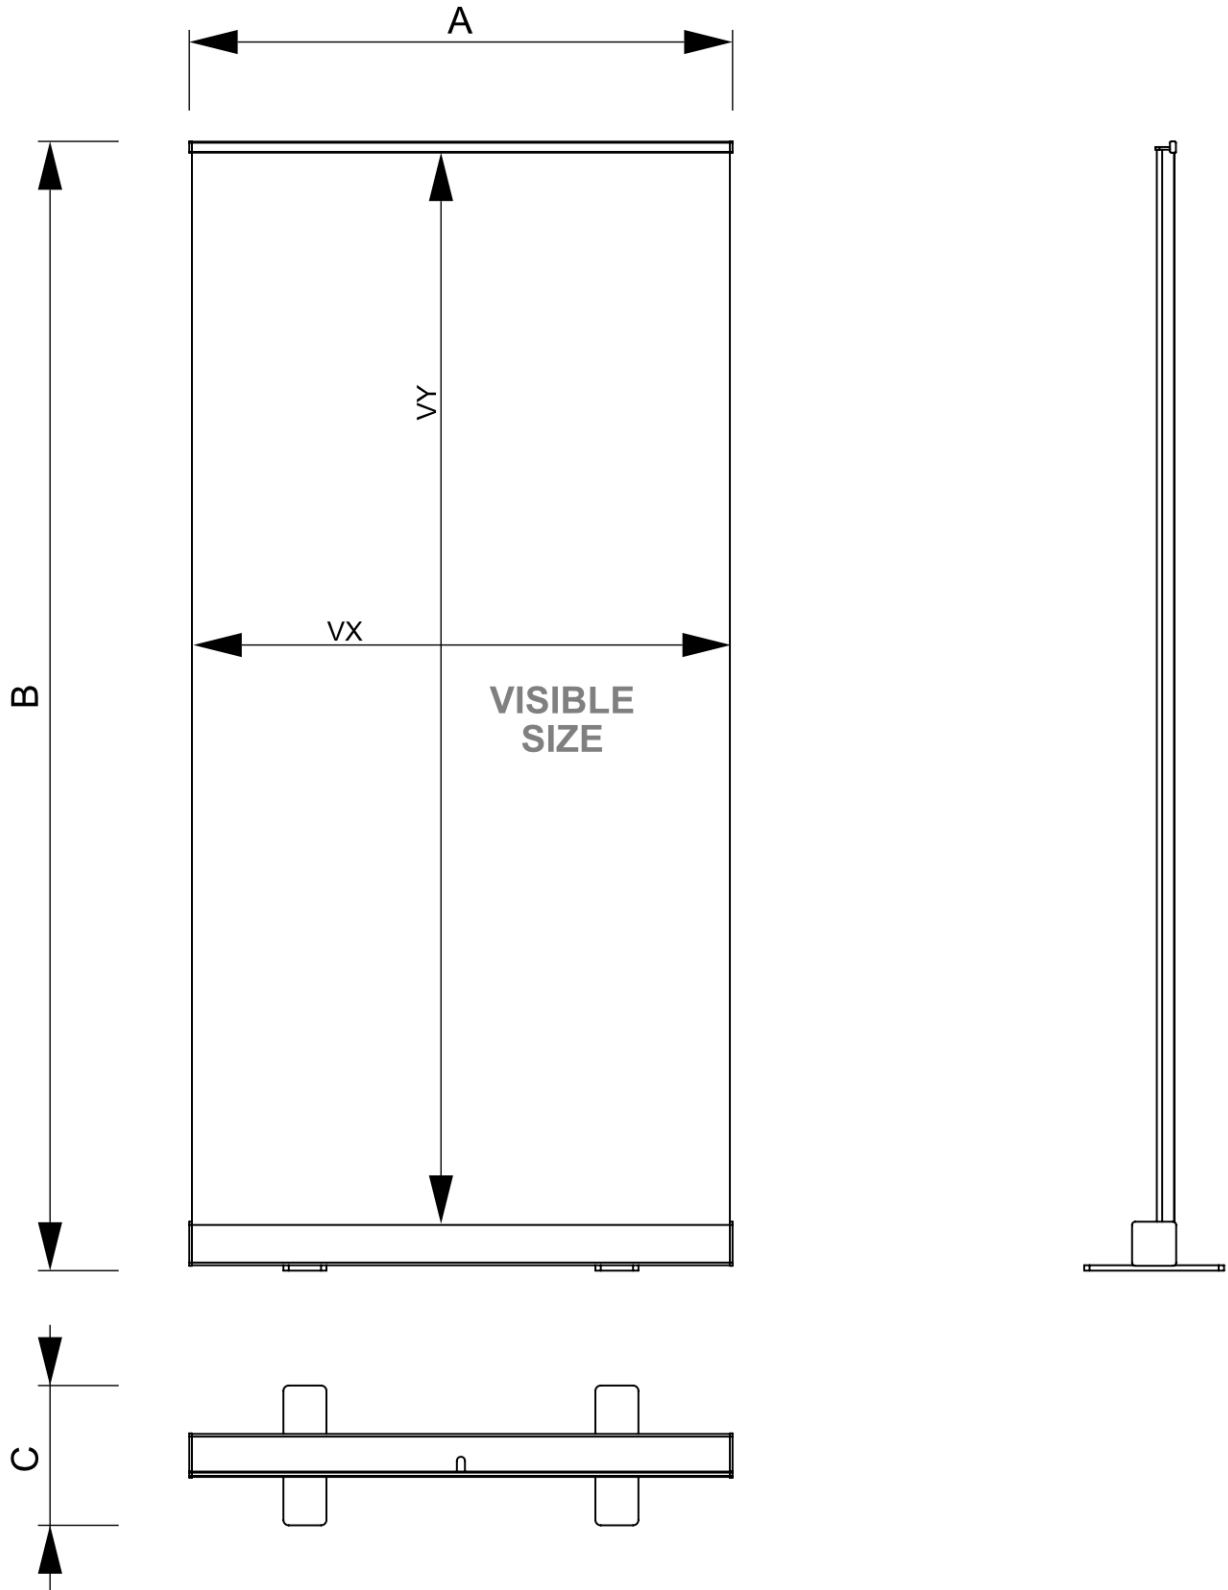

## Roll-Banner Basic 2 Feet 85 x 200 cm

RBBAS2F085

- 85 cm width roll-banner with 2 feet
- Most commonly used height of 200 cm
- Silver coloured aluminium side caps

## Roll-Banner Basic 2 Feet 85 x 200 cm

RBBAS2F085

### GENERAL INFO

SKU	Sizes (mm) (A x B x C)	Format (mm)	Visible size (mm) (VXxVY)	Hole spacing (mm) (XxY)
RBBAS2F085	870 x 2110 x 360	850 x 2000 mm	850 x 2000 mm	-

Orientation	Weight (kg)
Vertical	2,48