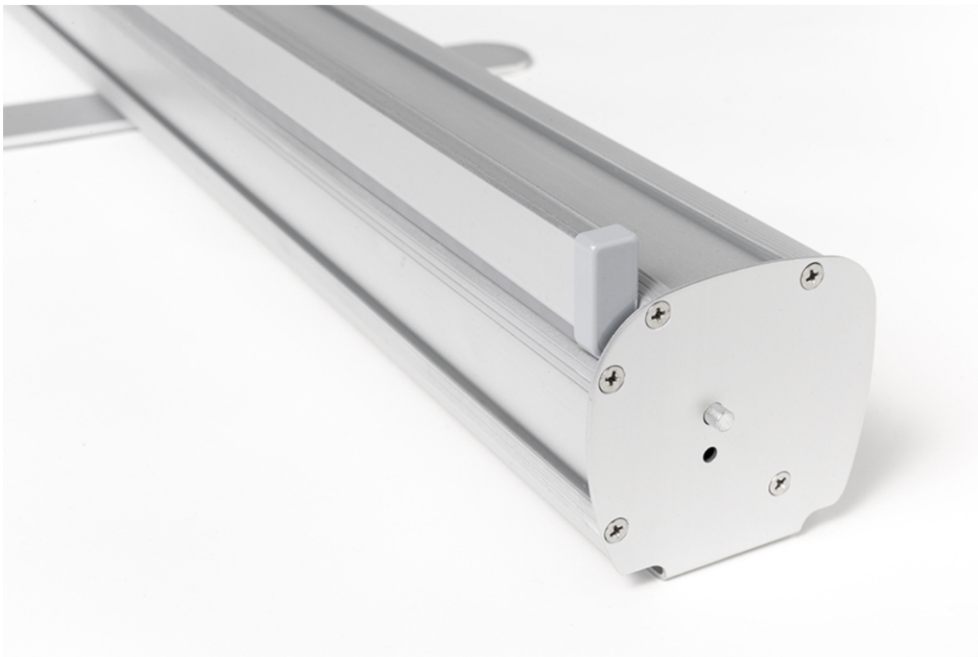

## Roll-Banner Basic 2 Feet 85 x 200 cm

RBBAS2F085

- 85 cm width roll-banner with 2 feet
- Most commonly used height of 200 cm
- Silver coloured aluminium side caps

## Roll-Banner Basic 2 Feet 85 x 200 cm

RBBAS2F085